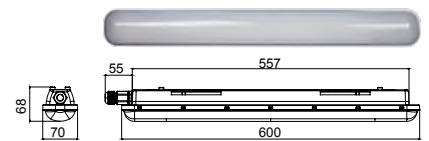

GENERAL FEATURES

PROTECTION DEGREE IP66	IP66
IK	09
WEIGHT	600-1000-1350 GR
DIMENSIONS	600-1200-1500 X70X64 CM

LIGHTING FEATURES

LED TYPE	2835
CHROME YIELD	SDCM <3
RG	0
FLOW MAINTENANCE	90% 80000H (L90B10)
LUMINOUS FLUX TOLERANCE	=+/- 7%

ELECTRICAL FEATURES

WATT	19W - 37W - 51W
CONSUMPTION TOLERANCE	=+/- 7%
LIGHT SOURCES	72 - 152 - 212

POWER SUPPLY 230V

DIMMABLE DALI

POWER FACTOR 0,9

MAINTENANCE INDEX 95

MATERIAL FINISHES

BODY POLYCARBONATE

CABLE GLAND NYLON

FINISH RAL9003

SCREEN OPAL POLYCARBONATE DIFFUSER

TEMPERATURES

STORAGE FROM FROM -35°C TO +80°C

OPERATION FROM FROM -35°C TO +50°C

RELIABILITY

UP TO 7-YEARS WARRANTY

RECYCLABILITY

95%