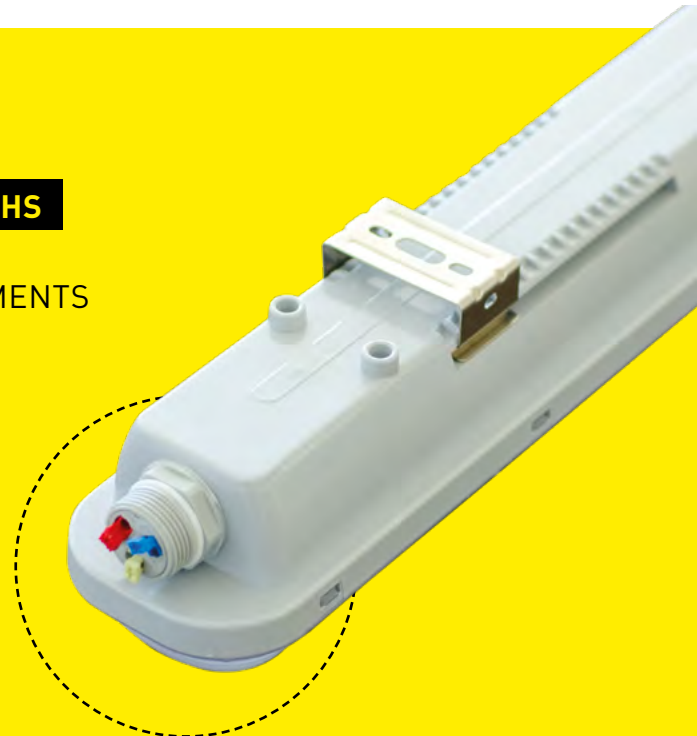

U N A | The Weatherproof LED Luminaire.

U N A

The Weatherproof LED Luminaire.

COMPACT DESIGN TO OPTIMIZE EVERY SPACE

68 CM

WATER RESISTANT

AND TO ANY ATMOSPHERIC AGENTS

LONG-LASTING QUALITY

THANKS TO THE HIGH-RESISTANCE
POLYCARBONATE BODY AND
MAXIMUM LIGHT DIFFUSION

150 CM

120 CM

60 CM

3 DIFFERENT LENGTHS

TO COVER EVERY
LIGHTING REQUIREMENTS

QUICK RELEASE SYSTEM

THE LATCH OF THE WATERPROOF CEILING
LIGHT ENSURES A SECURE AND QUICK
FASTENING, PROVIDING VERSATILE
INSTALLATION OPTIONS.

PROTECTION DEGREE IP66	IP66
IK	09
WEIGHT	600-1000-1350 GR
DIMENSIONS	600-1200-1500 X70X64 CM

LIGHTING FEATURES

LED TYPE	2835
CHROME YIELD	SDCM <3
RG	0
FLOW MAINTENANCE	90% 80000H (L90B10)
LUMINOUS FLUX TOLERANCE	=+/- 7%