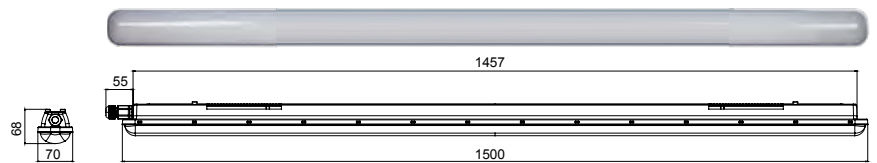

GENERAL FEATURES

PROTECTION DEGREE IP66	IP66
IK	09
WEIGHT	600-1000-1350 GR
DIMENSIONS	600-1200-1500 X70X64 CM

LIGHTING FEATURES

LED TYPE	2835
CHROME YIELD	SDCM <3
RG	0
FLOW MAINTENANCE	90% 80000H (L90B10)
LUMINOUS FLUX TOLERANCE	=+/- 7%

ELECTRICAL FEATURES

WATT	19W - 37W - 51W
CONSUMPTION TOLERANCE	=+/- 7%
LIGHT SOURCES	72 - 152 - 212

POWER SUPPLY	230V
DIMMABLE	DALI
POWER FACTOR	0,9
MAINTENANCE INDEX	95

MATERIAL FINISHES

BODY	POLYCARBONATE
CABLE	GLAND NYLON
FINISH	RAL9003

SCREEN	OPAL POLYCARBONATE DIFFUSER

TEMPERATURES

STORAGE FROM	FROM -35°C TO +80°C
OPERATION FROM	FROM -35°C TO +50°C

RELIABILITY	UP TO 7-YEARS WARRANTY

RECYCLABILITY	95%