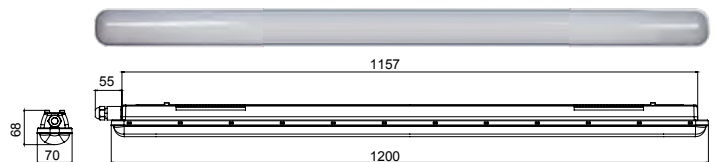

GENERAL FEATURES

PROTECTION DEGREE IP66	IP66
IK	09
WEIGHT	600-1000-1350 GR
DIMENSIONS	600-1200-1500 X70X64 CM

LIGHTING FEATURES

LED TYPE	2835
CHROME YIELD	SDCM <3
RG	0
FLOW MAINTENANCE	90% 80000H (L90B10)
LUMINOUS FLUX TOLERANCE	=+/- 7%

ELECTRICAL FEATURES

WATT	19W - 37W - 51W
CONSUMPTION TOLERANCE	=+/- 7%
LIGHT SOURCES	72 - 152 - 212

POWER SUPPLY	230V
DIMMABLE	DALI
POWER FACTOR	0,9
MAINTENANCE INDEX	95

MATERIAL FINISHES

BODY	POLYCARBONATE
CABLE	GLAND NYLON
FINISH	RAL9003

SCREEN	OPAL POLYCARBONATE DIFFUSER

TEMPERATURES

STORAGE FROM	FROM -35°C TO +80°C
OPERATION FROM	FROM -35°C TO +50°C

RELIABILITY	UP TO 7-YEARS WARRANTY

RECYCLABILITY	95%