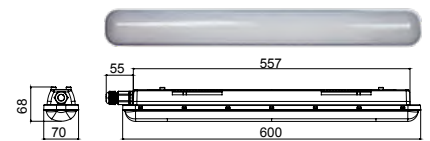

GENERAL FEATURES

PROTECTION DEGREE IP66	IP66
IK	09
WEIGHT	600-1000-1350 GR
DIMENSIONS	600-1200-1500 X70X64 CM

LIGHTING FEATURES

LED TYPE	2835
CHROME YIELD	SDCM <3
RG	0
FLOW MAINTENANCE	90% 80000H (L90B10)
LUMINOUS FLUX TOLERANCE	=+/- 7%

ELECTRICAL FEATURES

WATT	19W - 37W - 51W
CONSUMPTION TOLERANCE	=+/- 7%
LIGHT SOURCES	72 - 152 - 212

POWER SUPPLY	230V
DIMMABLE	DALI
POWER FACTOR	0,9
MAINTENANCE INDEX	95

MATERIAL FINISHES

BODY	POLYCARBONATE
CABLE	GLAND NYLON
FINISH	RAL9003

SCREEN	OPAL POLYCARBONATE DIFFUSER

TEMPERATURES

STORAGE FROM	FROM -35°C TO +80°C
OPERATION FROM	FROM -35°C TO +50°C

RELIABILITY	UP TO 7-YEARS WARRANTY

RECYCLABILITY	95%