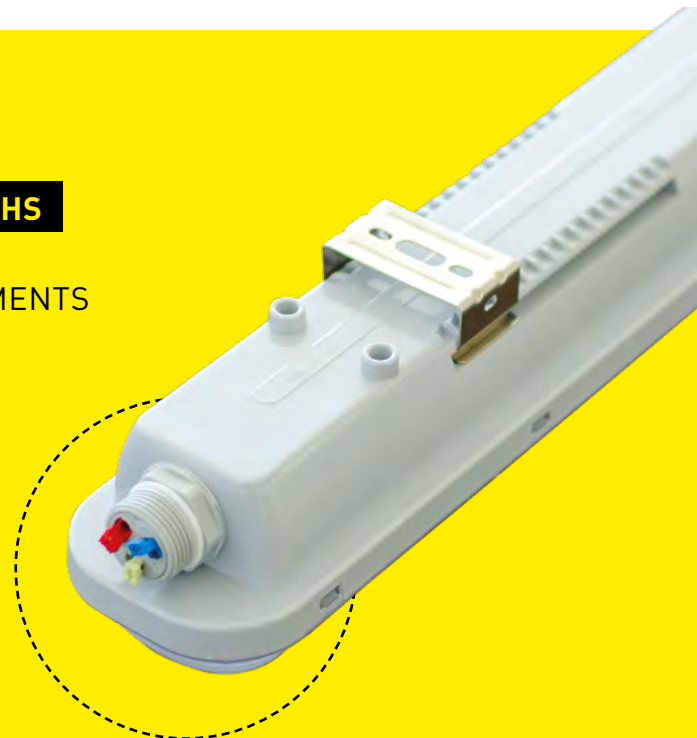

U N A | The Weatherproof LED Luminaire.

U N A

The Weatherproof LED Luminaire.

COMPACT DESIGN TO OPTIMIZE EVERY SPACE

68 CM

WATER RESISTANT

AND TO ANY ATMOSPHERIC AGENTS

LONG-LASTING QUALITY

THANKS TO THE HIGH-RESISTANCE
POLYCARBONATE BODY AND
MAXIMUM LIGHT DIFFUSION

150 CM

120 CM

60 CM

3 DIFFERENT LENGTHS

TO COVER EVERY
LIGHTING REQUIREMENTS

QUICK RELEASE SYSTEM

THE LATCH OF THE WATERPROOF CEILING
LIGHT ENSURES A SECURE AND QUICK
FASTENING, PROVIDING VERSATILE
INSTALLATION OPTIONS.

PROTECTION DEGREE IP66	IP66
IK	09
WEIGHT	600-1000-1350 GR
DIMENSIONS	600-1200-1500 X70X64 CM

LIGHTING FEATURES

LED TYPE	2835
CHROME YIELD	SDCM <3
RG	0
FLOW MAINTENANCE	90% 80000H (L90B10)
LUMINOUS FLUX TOLERANCE	=+/- 7%