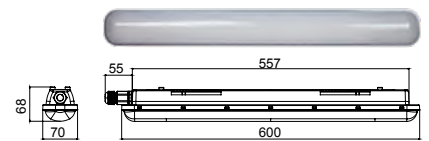

**A COMPLETE RANGE**

THANKS TO THE FOUR  
PRODUCT VERSIONS:  
ON/OFF, LINEAR,  
EMERGENCY AND DALI

MADE IN ITALY

POWER CONSUMPTION

POWER SUPPLY

GENERAL FEATURES

PROTECTION DEGREE	IP66
IK	09
WEIGHT	600-1000-1350 GR
DIMENSIONS	600-1200-1500 X70X64 CM