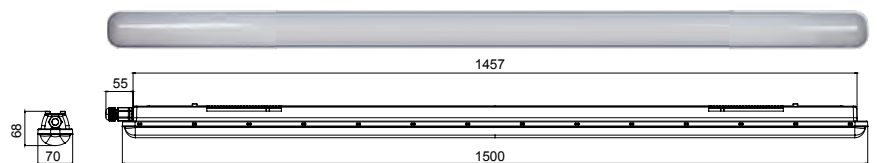

THANKS TO THE HIGH-RESISTANCE  
POLYCARBONATE BODY AND  
MAXIMUM LIGHT DIFFUSION

150 CM

120 CM

60 CM

**3 DIFFERENT LENGTHS**

TO COVER EVERY  
LIGHTING REQUIREMENTS

**QUICK RELEASE SYSTEM**

THE LATCH OF THE WATERPROOF CEILING  
LIGHT ENSURES A SECURE AND QUICK  
FASTENING, PROVIDING VERSATILE  
INSTALLATION OPTIONS.

**A COMPLETE RANGE**

THANKS TO THE FOUR  
PRODUCT VERSIONS:  
ON/OFF, LINEAR,  
EMERGENCY AND DALI

MADE IN ITALY

POWER CONSUMPTION

POWER SUPPLY

GENERAL FEATURES

PROTECTION DEGREE	IP66
IK	09
WEIGHT	600-1000-1350 GR
DIMENSIONS	600-1200-1500 X70X64 CM

LIGHTING FEATURES

LED TYPE	2835
CHROME YIELD	SDCM <3
RG	0
FLOW MAINTENANCE	90% 80000H (L90B10)
LUMINOUS FLUX TOLERANCE	=+/- 7%

ELECTRICAL FEATURES

WATT	18W - 35W - 55W
CONSUMPTION TOLERANCE	=+/- 7%
LIGHT SOURCES	72 - 152 - 212