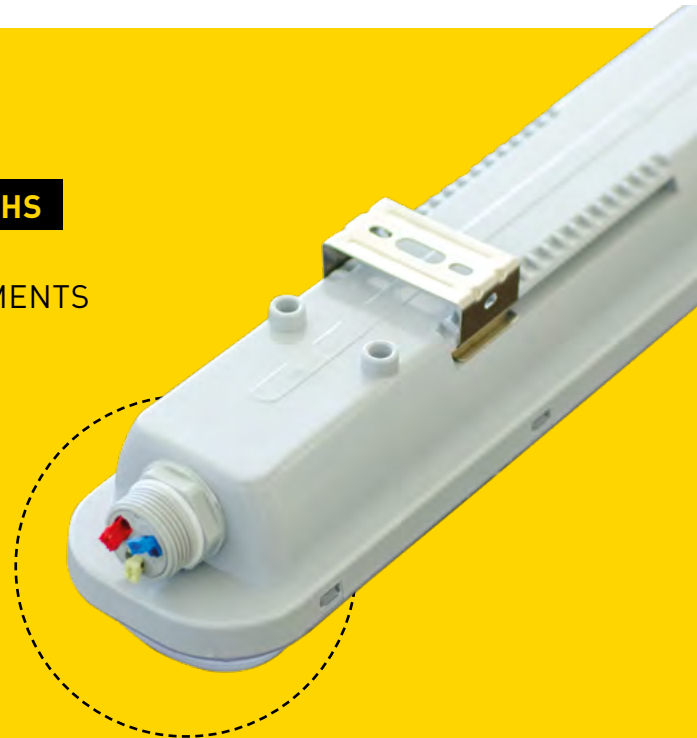

U N A | The Weatherproof LED Luminaire.

U N A

The Weatherproof LED Luminaire.

**COMPACT DESIGN** TO OPTIMIZE EVERY SPACE

68 CM

**WATER RESISTANT**

AND TO ANY ATMOSPHERIC AGENTS

**LONG-LASTING QUALITY**

THANKS TO THE HIGH-RESISTANCE  
POLYCARBONATE BODY AND  
MAXIMUM LIGHT DIFFUSION

150 CM

120 CM

60 CM

**3 DIFFERENT LENGTHS**

TO COVER EVERY  
LIGHTING REQUIREMENTS

**QUICK RELEASE SYSTEM**

THE LATCH OF THE WATERPROOF CEILING  
LIGHT ENSURES A SECURE AND QUICK  
FASTENING, PROVIDING VERSATILE  
INSTALLATION OPTIONS.

**A COMPLETE RANGE**

THANKS TO THE FOUR  
PRODUCT VERSIONS:  
ON/OFF, LINEAR,  
EMERGENCY AND DALI

MADE IN ITALY

POWER CONSUMPTION

POWER SUPPLY

GENERAL FEATURES

PROTECTION DEGREE	IP66
IK	09
WEIGHT	600-1000-1350 GR
DIMENSIONS	600-1200-1500 X70X64 CM